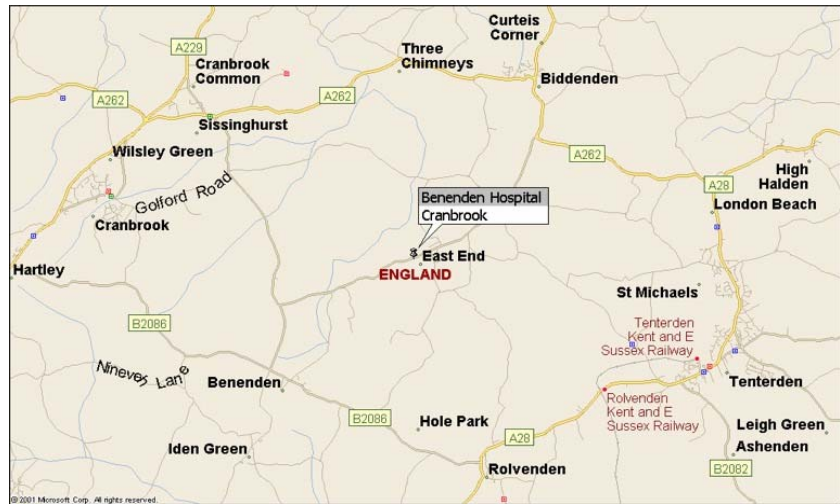

**Bowden & Lowe Opticians**  
117 Watling Street  
**Gillingham**  
Kent ME7 2YX

Opposite Man On Wheels at the traffic lights junction of Watling Street and Barnsole Road. Free on-street parking in nearby streets.