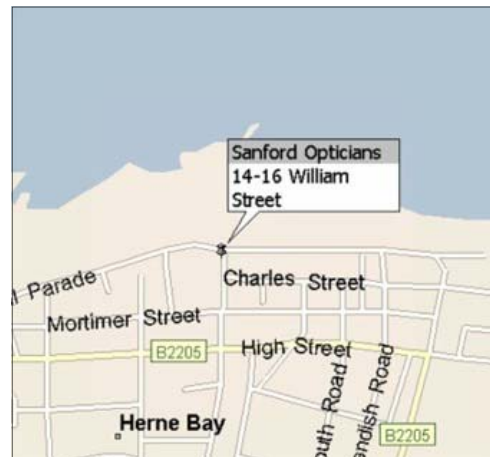

Sanford Opticians (Kent Eye Clinics)
14-16 William Street
Herne Bay

Pay and display parking nearby. Please report to reception on arrival.

Bird Opticians
7 Park Place, Ladywell
Dover

Pay and display parking nearby. Please report to reception on arrival. Pay and display parking nearby. Please report to reception on arrival.