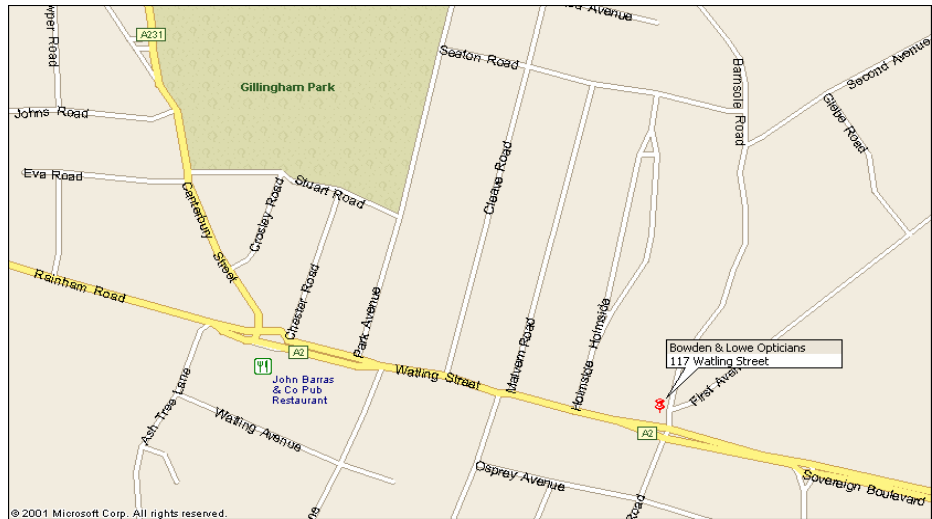

## **140 Sandgate Road Folkestone**

2 Parking spaces at the rear of  
building.

**The Spencer Wing**  
**The Queen Elizabeth Queen Mother**  
**Hospital**  
**Margate**

Spencer Wing car park is free of charge but usually full. Additional pay & display parking is available. Enter Spencer Wing doors and report to reception and they will show you where to wait.

Pay and display parking nearby. Please report to reception on arrival. Pay and display parking nearby. Please report to reception on arrival.

**Biggs Opticians**  
**68 High Street**  
**Deal**

Pay and display parking nearby. Please report to reception on arrival.

**Bowden & Lowe Opticians**  
117 Watling Street  
**Gillingham**  
Kent ME7 2YX

Opposite Man On Wheels at the traffic lights junction of Watling Street and Barnsole Road. Free on-street parking in nearby streets.