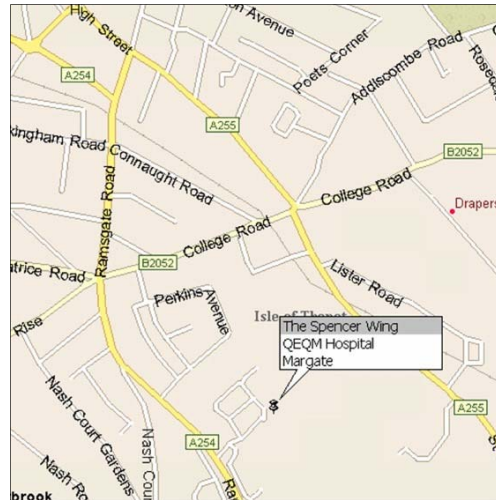

## **The Chaucer Hospital Canterbury Nackington Road**

Car park available. Please enter via  
Outpatients entrance and reception  
will advise you where to wait

## **140 Sandgate Road Folkestone**

2 Parking spaces at the rear of  
building.

**The Spencer Wing**  
**The Queen Elizabeth Queen Mother**  
**Hospital**  
**Margate**

Spencer Wing car park is free of charge but usually full. Additional pay & display parking is available. Enter Spencer Wing doors and report to reception and they will show you where to wait.

**Bowden & Lowe Opticians**  
117 Watling Street  
**Gillingham**  
Kent ME7 2YX

Opposite Man On Wheels at the traffic lights junction of Watling Street and Barnsole Road. Free on-street parking in nearby streets.