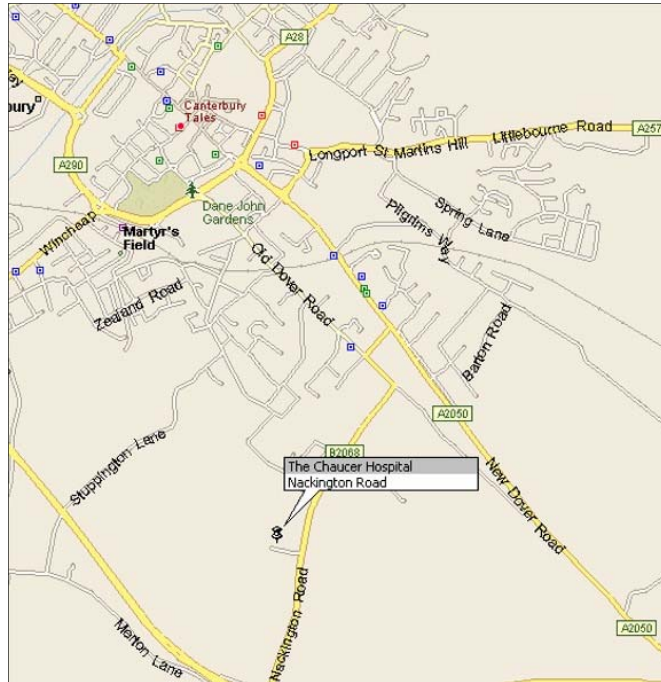

## **The Chaucer Hospital Canterbury Nackington Road**

Car park available. Please enter via  
Outpatients entrance and reception  
will advise you where to wait

## **140 Sandgate Road Folkestone**

2 Parking spaces at the rear of  
building.

**The Spencer Wing**  
**The Queen Elizabeth Queen Mother**  
**Hospital**  
**Margate**

Spencer Wing car park is free of charge but usually full. Additional pay & display parking is available. Enter Spencer Wing doors and report to reception and they will show you where to wait.

**Sanford Opticians (Kent Eye Clinics)**  
**14-16 William Street**  
**Herne Bay**

Pay and display parking nearby. Please report to reception on arrival.

**Bird Opticians**  
**7 Park Place, Ladywell**  
**Dover**

**Bowden & Lowe Opticians**  
117 Watling Street  
**Gillingham**  
Kent ME7 2YX

Opposite Man On Wheels at the traffic lights junction of Watling Street and Barnsole Road. Free on-street parking in nearby streets.