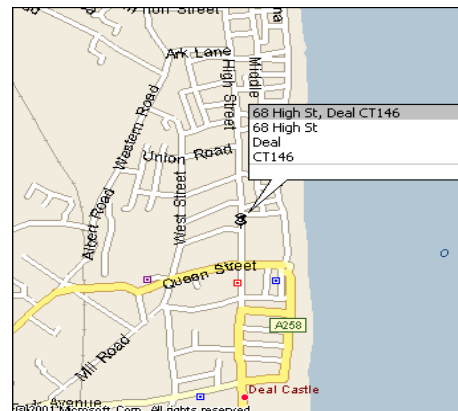

Biggs Opticians
68 High Street
Deal

Pay and display parking nearby. Please report to reception on arrival.